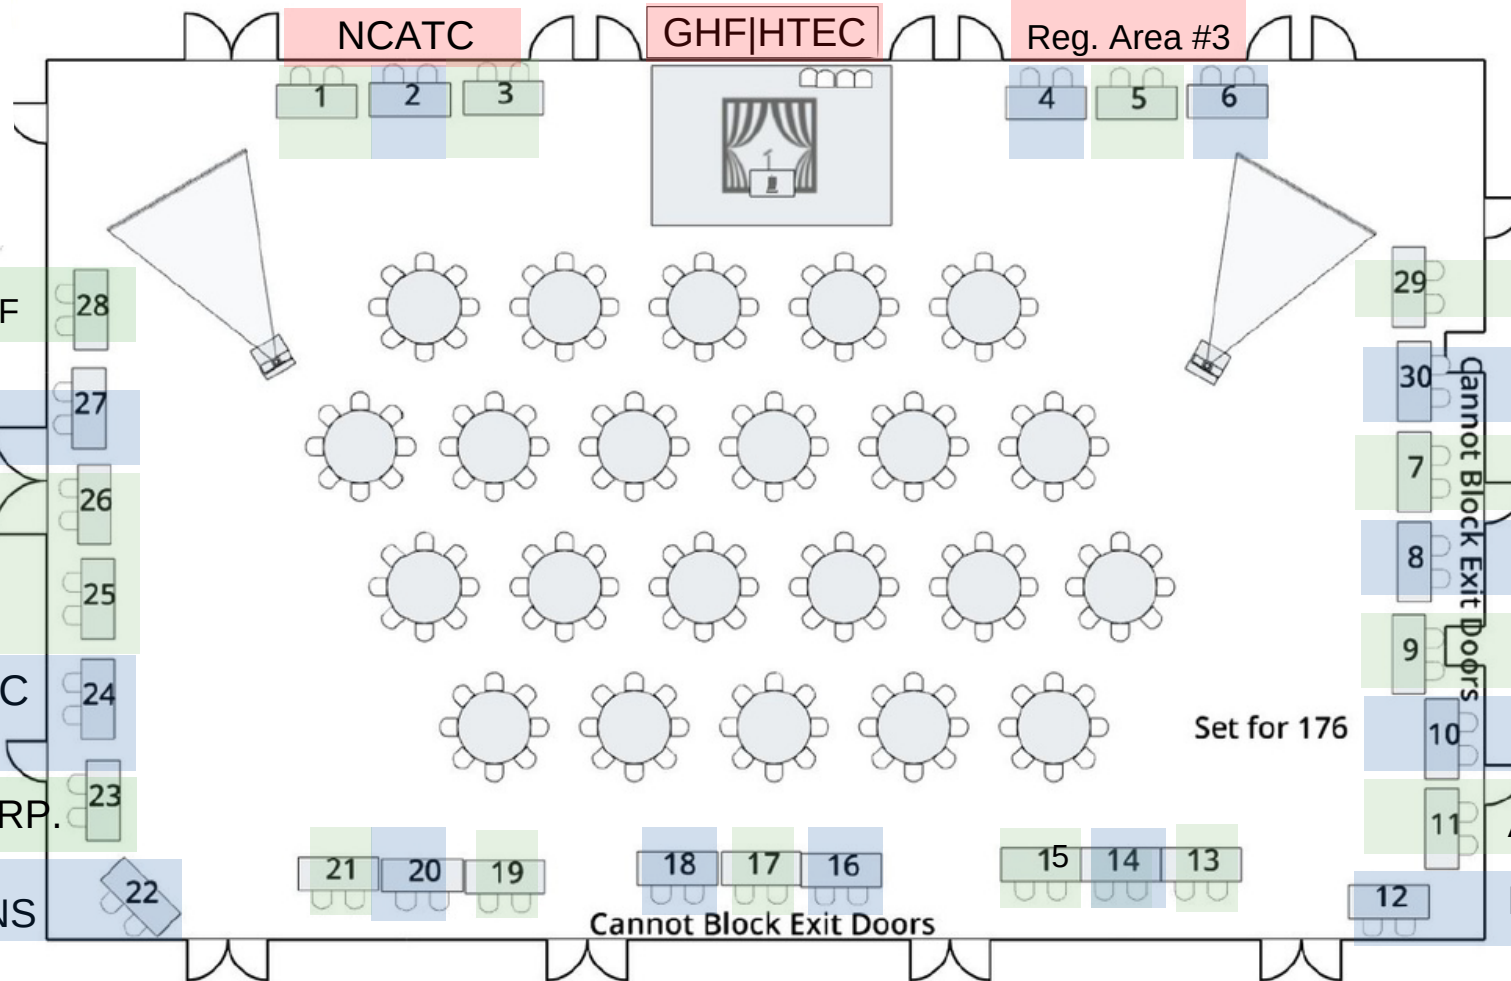

- 1 - IACMI
- 2 - FESTO
- 3 - ADVANCED TECHNOLOGIES CONSULTANTS

- 4 - INTELITEK | CODERZ
- 5 - NANO-DIMENSION
- 6 - RENISHAW INC

Reg. Area - #1

- 21 - NOCTI
- 20 - LINCOLN ELECTRIC
- 19 - DELOITTE

- 18 - NC3
- 17 - SNAP-ON
- 16 - NTMA

- 15 - ACT
- 14 - CORD
- 13 - WORKFORGE

Set for 176

Cannot Block Exit Doors

Cannot Block Exit Doors

- 28 - VERISURF
- 27 - NIMS
- 26 - NSF/AATE FLATE
- 24 - SPACETEC SCCAP
- 23 - SMC CORP.
- 22 - SIEMENS

- 29 - FANUC
- 30 - TALLO
- 7 - TOOLING U-SME
- 8 - HEIDENHAIN
- 9 - MSSC
- 10 - ZEISS
- 11 - AMATROL
- 12 - DEPCO